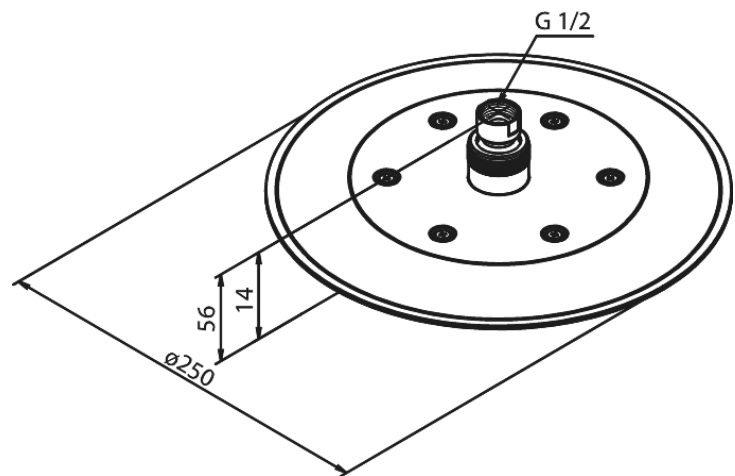

FM Mattsson Mora Group Denmark
Hvidkærvej 48, 5250 Odense SV, DK-56416218

+45 88 33 00 34 damixa-international@fmm-mora.com

Mere information på damixa.com

damixa